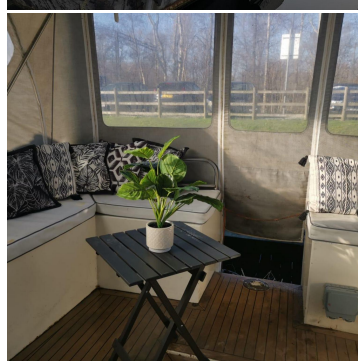

BOAT SALES

LAKELAND LEISURE ESTATES

Argy - Widebeam

Price: £89,950

Key Features

Berths:	2
Length:	60ft
Year:	2012

Description

Step aboard Argy, a meticulously designed 60ft widebeam Dutch barge replica built by Lambon in 2012. With its timeless appeal and modern amenities, Argy offers a unique blend of style and practicality, perfect for those seeking a refined life on the water. This 2-berth vessel features a thoughtful open-plan layout that creates a seamless flow from the galley to the saloon, ensuring a spacious and inviting living environment.

The galley is both functional and stylish, equipped with under-counter cupboards for ample storage, an eye-level oven for convenient cooking, and a pull-out fridge-freezer tucked neatly beneath the oven. A sleek wine cooler adds a touch of sophistication, while the sink with a drainer completes the kitchen, making it a space where meal preparation becomes a pleasure.

The saloon exudes warmth and comfort, thanks to its Reflex diesel stove, which creates a cosy ambiance. Cleverly designed sliding cupboards and shelving provide generous storage without compromising space. A wall-mounted TV bracket and a radiator make this area ideal for both relaxation and entertainment, offering a perfect spot to unwind after a day of cruising or exploring.

The master bedroom is a serene retreat, designed with both beauty and functionality in mind. Fitted wardrobes and drawers provide ample storage, while sliding cupboards offer additional space for belongings. The elegant bow doors not only enhance the room's aesthetics but also provide easy access to the deck, offering stunning views and a direct connection to the outdoors.