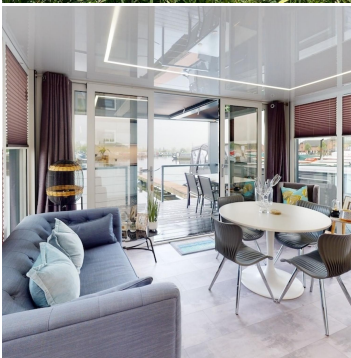

BOAT SALES

LAKELAND LEISURE ESTATES